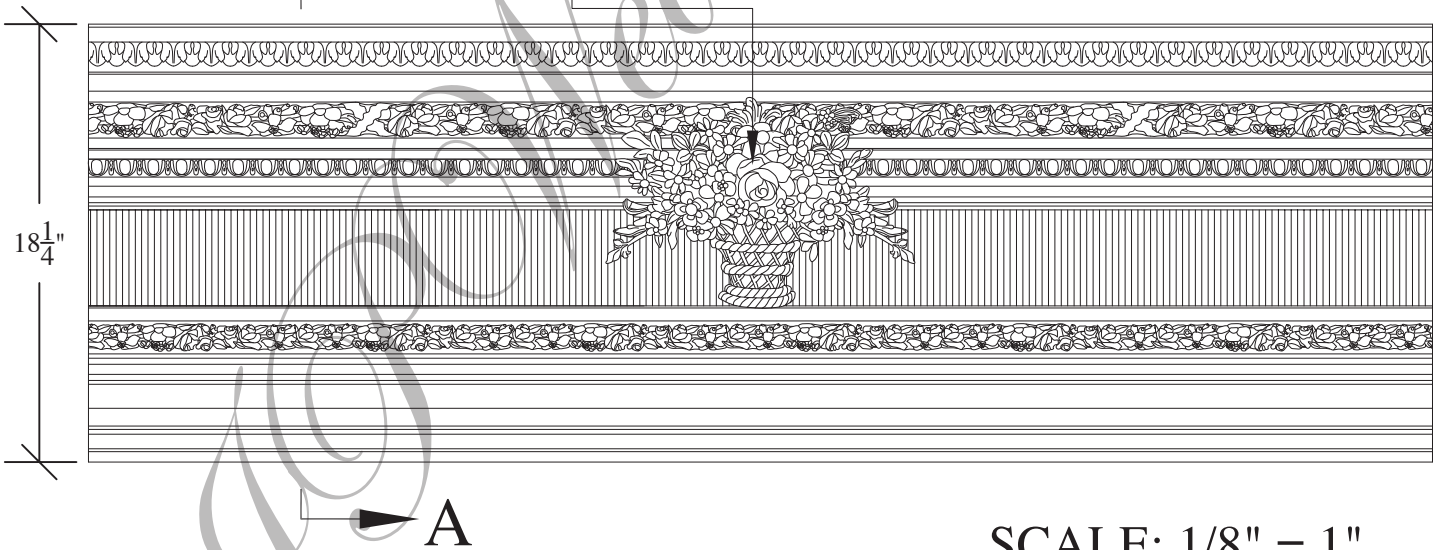

SECTION: A-A
 SCALE: 1/4" = 1"

SCALE: 1/8" = 1"

JP Weaver Company

FAX: (818) 500-1798 941 AIR WAY GLENDALE, CALIFORNIA, 91201 TEL: (818) 500-1740
 WWW.IPWEAVER.COM & design@ipweaver.com

Bath Tub Design #1
 RMF 2095 Centerpiece
 and RMF 2572